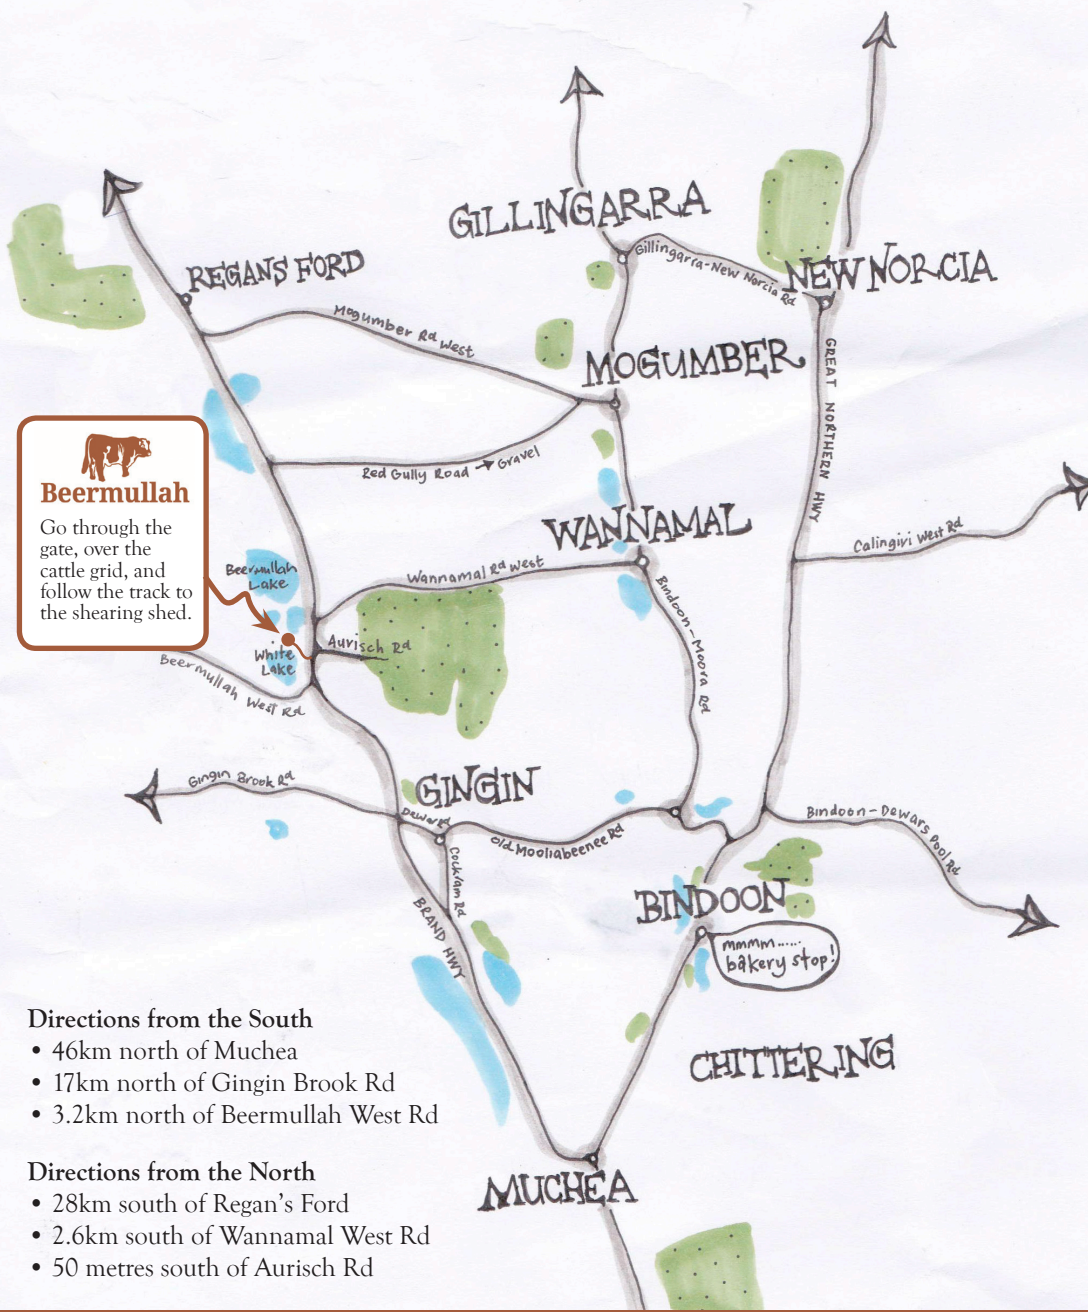

Beermullah
 Go through the gate, over the cattle grid, and follow the track to the shearing shed.

- Directions from the South**
- 46km north of Muchea
 - 17km north of Gingin Brook Rd
 - 3.2km north of Beermullah West Rd

- Directions from the North**
- 28km south of Regan's Ford
 - 2.6km south of Wannamal West Rd
 - 50 metres south of Aurisch Rd

Beermullah Shearing Shed
 'Beermullah' 4791 Brand Highway
www.beermullah.com.au